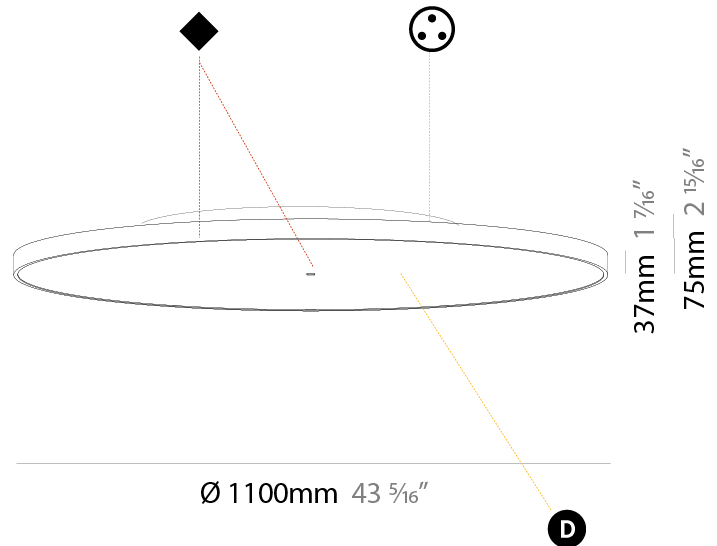

GENERAL

Series: Sign Diva
Subseries: Sign Diva
Brand: Prolicht
Division: Architectural
Mounting Type: Surface
Mounting Location: Ceiling
Subcategory: Ambient

PHYSICAL

Shape: Round
Diameter (mm): 1100
Diameter (in): 43 ⁵/₁₆"
Height (mm): 75
Height (in): 2 ¹⁵/₁₆"
Light Distribution: Direct / Indirect
Weight (kg): 18.39
Weight (lbs): 40.54
Diffuser: Direct - PMMA - Opal/Micro-Prism/Sparkling Secret/Vintage Industrial with Shine Ring / Indirect - White/Yellow/Orange/Red/Blue/Green
Fixture Finish: SSR / BKV / CWI / CRY / HAB / UFT / ITA / RUA / FTG / MYG / LOD / PUS / FRO / FUP / KIA / POP / BLS / SPG / MEY / GOH / GUM / CHC / COM / ABZ / JAG / OBR / MOS / ROR
Fixture Material: Extruded Aluminum / Steel

ELECTRICAL

Lamp Type: LED (Zhaga Standard)
Input Wattage (W): 169.4
Total Output Wattage (W): 134
Dimming: Tri-Mode (Non-Dimming and Phase Dimming (120Vac only) and 0-10V Dimming)
Driver Included: Yes
Driver Location: Integrated
Driver Type: Constant Current - Universal
Driver Class: Class 2
Input Voltage (V): 120 - 277
Constant Current (MA): 600

LED

Color Temperature (°K): 3000 / 3500 / 4000
Max. Delivered Lumen (lm): 19520 / 19933 / 20340
CRI: >90 CRI
Lamp Life (hrs): 50000

OPTICAL

RATINGS AND CERTIFICATIONS

Certified By: Certified for North American Standards
IP rating: IP20