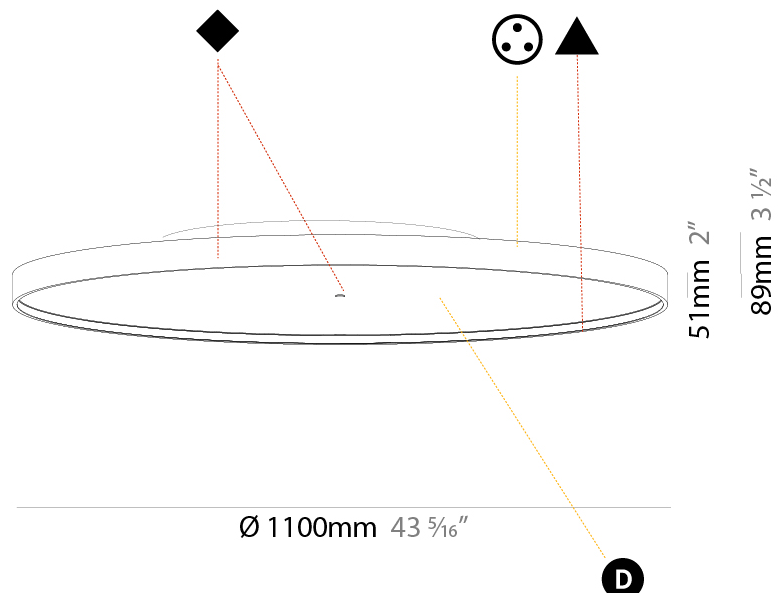

GENERAL

Series: Sign Diva
Subseries: Sign Diva Korona
Brand: Prolicht
Division: Architectural
Mounting Type: Surface
Mounting Location: Ceiling
Subcategory: Ambient

PHYSICAL

Shape: Round
Diameter (mm): 1100
Diameter (in): 43 ⁵/₁₆
Height (mm): 89
Height (in): 3 ¹/₂
Light Distribution: Direct / Indirect
Weight (kg): 18.901
Weight (lbs): 41.67
Diffuser: Direct - PMMA - Opal/Micro-Prism/Sparkling Secret/Vintage Industrial / Indirect - White/Yellow/Orange/Red/Blue/Green
Fixture Finish: SSR / BKV / CWI / CRY / HAB / UFT / ITA / RUA / FTG / MYG / LOD / PUS / FRO / FUP / KIA / POP / BLS / SPG / MEY / GOH / GUM / CHC / COM / ABZ / JAG / OBR / MOS / ROR
Fixture Material: Extruded Aluminum / Steel

ELECTRICAL

Lamp Type: LED (Zhaga Standard)
Input Wattage (W): 169.4
Total Output Wattage (W): 134
Dimming: Tri-Mode (Non-Dimming and Phase Dimming (120Vac only) and 0-10V Dimming)
Driver Included: Yes
Driver Location: Integrated
Driver Type: Constant Current - Universal
Driver Class: Class 2
Input Voltage (V): 120 - 277
Constant Current (MA): 600

LED

Color Temperature (°K): 3000 / 3500 / 4000
Max. Delivered Lumen (lm): 19520 / 19933 / 20340
CRI: >90 CRI
Lamp Life (hrs): 50000

OPTICAL

RATINGS AND CERTIFICATIONS

Certified By: Certified for North American Standards
IP rating: IP20

PROJECT
TYPE
SPECIFIER
QUANTITY
DATE