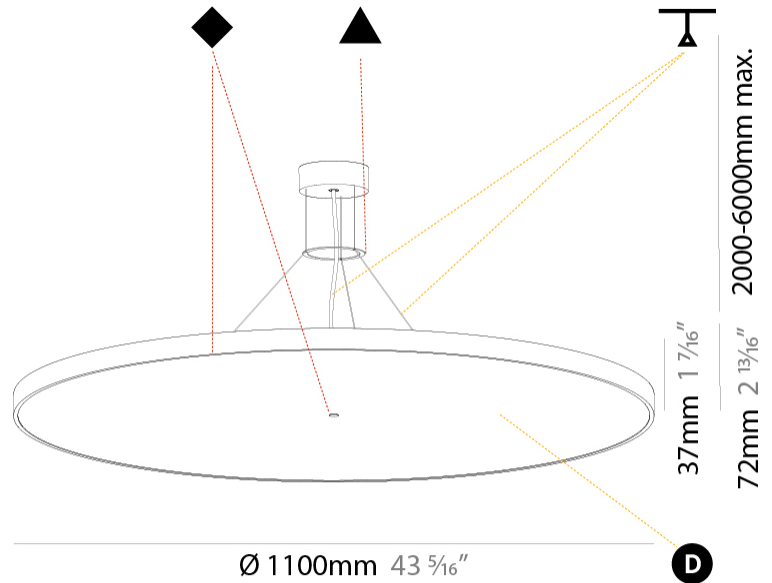

GENERAL

Series: Sign Diva
Subseries: Sign Diva
Brand: Prolicht
Division: Architectural
Mounting Type: Suspension
Mounting Location: Ceiling
Subcategory: Pendant

PHYSICAL

Shape: Round
Diameter (mm): 1100
Diameter (in): 43 ⁵/₁₆"
Height (mm): 86
Height (in): 3 ³/₈"
Light Distribution: Direct
Weight (kg): 19.475
Weight (lbs): 42.94
Diffuser: PMMA - Opal / Micro-Prism / Sparkling Secret / Vintage Industrial
Fixture Finish: SSR / BKV / CWI / CRY / HAB / UFT / ITA / RUA / FTG / MYG / LOD / PUS / FRO / FUP / KIA / POP / BLS / SPG / MEY / GOH / GUM / CHC / COM / ABZ / JAG / OBR / MOS / ROR
Fixture Material: Extruded Aluminum / Steel
Cable Details: 2,000mm/78 3/4" or 6,000mm/236 1/4" Transparent Cable

ELECTRICAL

Lamp Type: LED (Zhaga Standard)
Input Wattage (W): 169.4
Total Output Wattage (W): 134
Dimming: Tri-Mode (Non-Dimming and Phase Dimming (120Vac only) and 0-10V Dimming)
Driver Included: Yes
Driver Location: Integrated
Driver Type: Constant Current - Universal
Driver Class: Class 2
Input Voltage (V): 120 - 277
Constant Current (MA): 600

LED

Color Temperature (°K): 2700 / 3000 / 3500 / 4000
Max. Delivered Lumen (lm): 16140 / 19520 / 19933 / 20340
CRI: >90 CRI
Lamp Life (hrs): 50000

OPTICAL

RATINGS AND CERTIFICATIONS

Certified By: Certified for North American Standards
IP rating: IP20