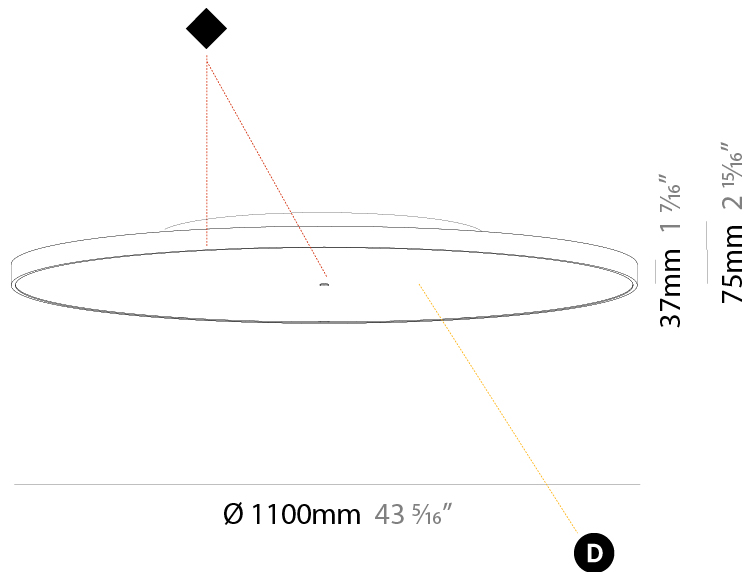

GENERAL

Series: Sign Diva
Subseries: Sign Diva
Brand: Prolicht
Division: Architectural
Mounting Type: Surface
Mounting Location: Ceiling
Subcategory: Ambient

PHYSICAL

Shape: Round
Diameter (mm): 1100
Diameter (in): 43 ⁵/₁₆"
Height (mm): 75
Height (in): 2 ¹⁵/₁₆"
Light Distribution: Direct
Weight (kg): 18.324
Weight (lbs): 40.397
Diffuser: PMMA - Opal/Micro-Prism/Sparkling Secret/Vintage Industrial with Shine Ring
Fixture Finish: SSR / BKV / CWI / CRY / HAB / UFT / ITA / RUA / FTG / MYG / LOD / PUS / FRO / FUP / KIA / POP / BLS / SPG / MEY / GOH / GUM / CHC / COM / ABZ / JAG / OBR / MOS / ROR
Fixture Material: Extruded Aluminum / Steel

ELECTRICAL

Lamp Type: LED (Zhaga Standard)
Input Wattage (W): 169.4
Total Output Wattage (W): 134
Dimming: Tri-Mode (Non-Dimming and Phase Dimming (120Vac only) and 0-10V Dimming)
Driver Included: Yes
Driver Location: Integrated
Driver Type: Constant Current - Universal
Driver Class: Class 2
Input Voltage (V): 120 - 277
Constant Current (MA): 600

LED

Color Temperature (°K): 3000 / 3500 / 4000
Max. Delivered Lumen (lm): 19520 / 19933 / 20340
CRI: >90 CRI
Lamp Life (hrs): 50000

OPTICAL

RATINGS AND CERTIFICATIONS

Certified By: Certified for North American Standards
IP rating: IP20

PROJECT
TYPE
SPECIFIER
QUANTITY
DATE