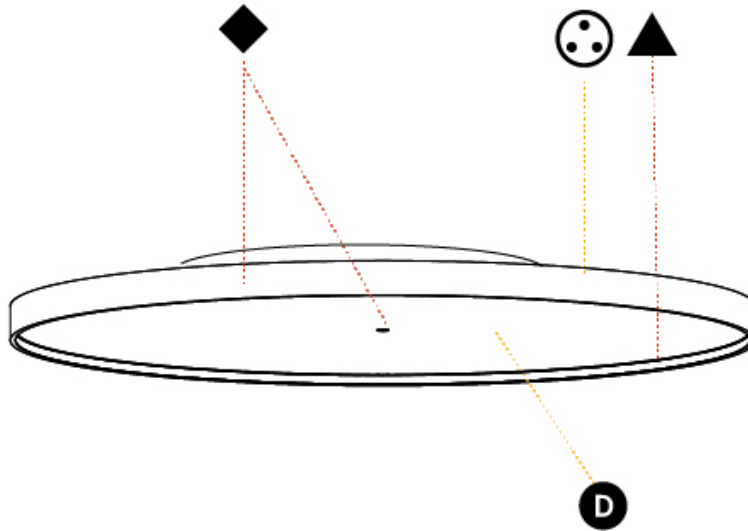

A3D089-

PROJECT
TYPE
SPECIFIER
QUANTITY
DATE