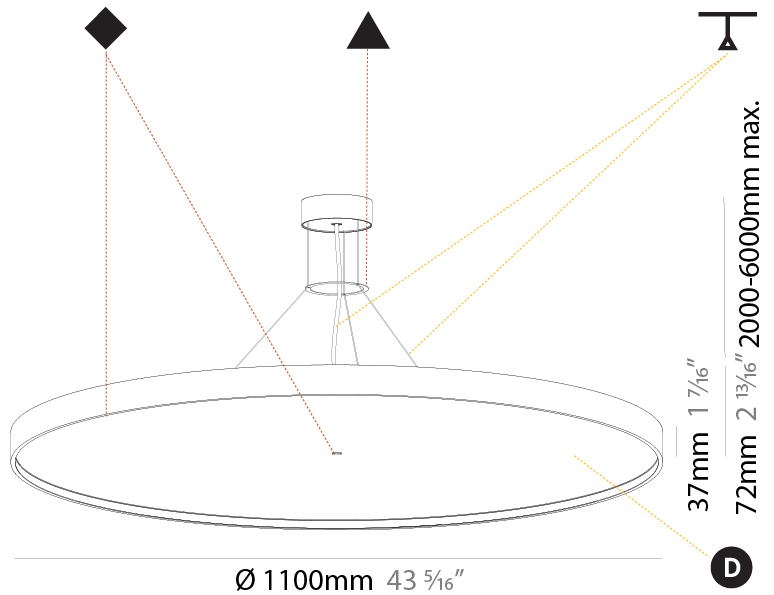

GENERAL

Series: Sign Diva
Subseries: Sign Diva
Brand: Prolicht
Division: Architectural
Mounting Type: Suspension
Mounting Location: Ceiling
Subcategory: Pendant

PHYSICAL

Shape: Round
Diameter (mm): 1100
Diameter (in): 43 ⁵/₁₆"
Height (mm): 72
Height (in): 2 ¹³/₁₆"
Light Distribution: Direct / Indirect
Weight (kg): 20.78
Weight (lbs): 45.81
Diffuser: PMMA - Opal / Micro-Prism / Sparkling Secret / Vintage Industrial
Fixture Finish: SSR / BKV / CWI / CRY / HAB / UFT / ITA / RUA / FTG / MYG / LOD / PUS / FRO / FUP / KIA / POP / BLS / SPG / MEY / GOH / GUM / CHC / COM / ABZ / JAG / OBR / MOS / ROR
Fixture Material: Extruded Aluminum / Steel
Cable Details: 2,000mm/78 3/4" or 6,000mm/236 1/4" Transparent Cable

ELECTRICAL

Lamp Type: LED (Zhaga Standard)
Input Wattage (W): 169.4 / 28.6
Total Output Wattage (W): 135 / 24
Dimming: Tri-Mode (Non-Dimming and Phase Dimming (120Vac only) and 0-10V Dimming)
Driver Included: Yes
Driver Location: Integrated
Driver Type: Constant Current - Universal
Driver Class: Class 2
Input Voltage (V): 120 - 277
Constant Current (MA): 600 / 350

LED

Color Temperature (*K): 2700 / 3000 / 3500 / 4000
Max. Delivered Lumen (lm): 20030 / 20610 / 21050 / 21480
CRI: >90 CRI
Lamp Life (hrs): 50000

OPTICAL

RATINGS AND CERTIFICATIONS

Certified By: Certified for North American Standards
IP rating: IP20

PROJECT
TYPE
SPECIFIER
QUANTITY
DATE